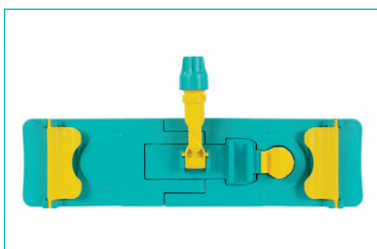

Cotton flat mop, looped end, polyester support

code	notes	cm	C	pcs	kg	m ³
00000691		↙ 40 cm ↘ 13 cm	<input type="checkbox"/>	25	3,98	0,028

Microfibre Wet System flat mop Basic

Microfibre flat mop looped end with polyester support

code	notes	cm	C	pcs	kg	m ³
00000693		↙ 40 cm ↘ 13 cm	<input type="checkbox"/>	25	3,61	0,019

Wet System Light frame

Wet System Light frame in polyamide with flap-holding clamps with 3 holes

code	notes	cm	C	pcs	kg	m ³
00000868		↙ 40 cm ↘ 11 cm	<input checked="" type="checkbox"/>	10	5,65	0,022

Wet System frame

Wet System frame in polyamide with flap-holding clamps

code	notes	cm	C	pcs	kg	m ³
00000865		↙ 50 cm ↘ 13 cm	<input checked="" type="checkbox"/>	10	10,7	0,031