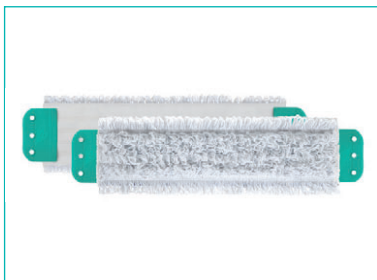

Wet System Tris flat mop

Microfibre, polyester and cotton flat mop, looped end, polyester support

code	notes	cm	pcs	kg	m ³
00000485		↙ 40 cm ↘ 13 cm	25	4,18	0,028
00000480		↙ 50 cm ↘ 16 cm	25	5,3	0,036

Cotton Wet System flat mop Basic

Cotton flat mop, looped end, polyester support

code	notes	cm	C	pcs	kg	m ³
00000691		↙ 40 cm ↘ 13 cm	<input type="checkbox"/>	25	3,98	0,028

Microfibre Wet System flat mop Basic

Microfibre flat mop looped end with polyester support

code	notes	cm	C	pcs	kg	m ³
00000693		↙ 40 cm ↘ 13 cm	<input type="checkbox"/>	25	3,61	0,019

Wet System Light frame

Wet System Light frame in polyamide with flap-holding clamps with 3 holes

code	notes	cm	C	pcs	kg	m ³
00000868		↙ 40 cm ↘ 11 cm	<input checked="" type="checkbox"/>	10	5,65	0,022