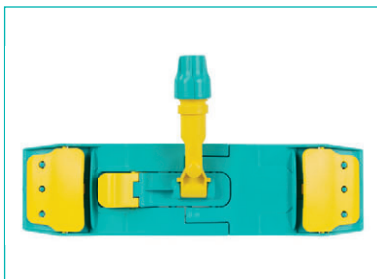

Wet System Tris flat mop

Microfibre, polyester and cotton flat mop, looped end, polyester support

code	notes	cm	pcs	kg	m ³
00000485		↙ 40 cm ↘ 13 cm	25	4,18	0,028
00000480		↙ 50 cm ↘ 16 cm	25	5,3	0,036

Cotton Wet System flat mop Basic

Cotton flat mop, looped end, polyester support

code	notes	cm	C	pcs	kg	m ³
00000691		↙ 40 cm ↘ 13 cm	<input type="checkbox"/>	25	3,98	0,028

Microfibre Wet System flat mop Basic

Microfibre flat mop looped end with polyester support

code	notes	cm	C	pcs	kg	m ³
00000693		↙ 40 cm ↘ 13 cm	<input type="checkbox"/>	25	3,61	0,019

Wet System Light frame

Wet System Light frame in polyamide with flap-holding clamps with 3 holes

code	notes	cm	C	pcs	kg	m ³
00000868		↙ 40 cm ↘ 11 cm	<input checked="" type="checkbox"/>	10	5,65	0,022